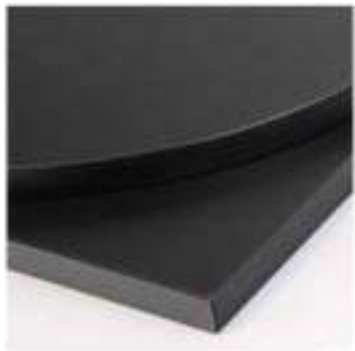

tables guide

Tables Guide

Laminate Top Options

Beech

Oak

Wenge

Black

Walnut

White

Square

500mm sq. | 600mm sq.
700mm sq. | 800mm sq.
900mm sq.

Round

600mm | 700mm
800mm | 900mm
1000mm | 1200mm

Rectangular

600mm x 1000mm
600mm x 1200mm
700mm x 1200mm
800mm x 1200mm

Tables Guide

Table Base Options

Black Cross
Pedestal Base

Black Twin
Pedestal Base

Black Round
Base

Chrome Twin
Pedestal Base

Chrome Cross
Pedestal Base

Stainless Steel
Square Base

Stainless Steel
Round Base

Stainless Steel
Rectangular Base

Key

Coffee Height (450mm) 

Dining Height (730mm) 

Poseur Height (1030mm) 

enquire for more options