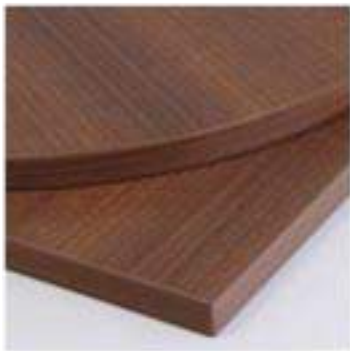

tables guide

Tables Guide

Laminate Top Options

Beech

Oak

Wenge

Black

Walnut

White

Square

500mm sq. | 600mm sq.
700mm sq. | 800mm sq.
900mm sq.

Round

600mm | 700mm
800mm | 900mm
1000mm | 1200mm

Rectangular

600mm x 1000mm
600mm x 1200mm
700mm x 1200mm
800mm x 1200mm

Tables Guide

Table Base Options

Black Cross
Pedestal Base

Black Twin
Pedestal Base

Black Round
Base

Chrome Twin
Pedestal Base

Chrome Cross
Pedestal Base

Stainless Steel
Square Base

Stainless Steel
Round Base